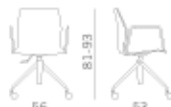

Girevole gas 4 piedi con ruote
con braccioli
Versioni: AB AN ACC
Swivel 4 legs on castors,
gaslift,
with arms
Versions: AB AN ACC