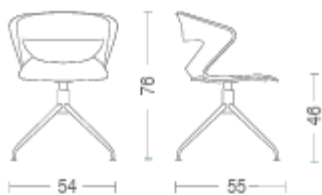

Polipropilene monocolore  
One colour polypropylene

**....S**  
Con sedile imbottito  
With padded seat

**....SS**  
Con sedile-schienale imbottito  
With padded seat-back

Girevole 4 piedi  
Versioni: AB AN ACC  
Swivel 4 legs  
Versions: AB AN ACC