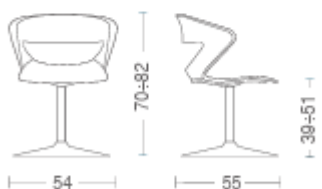

Girevole gas base tonda acciaio cromata.
Swivel, gaslift, chromed steel round base.