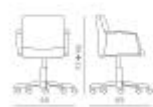

Base girevole alto gas (vedi pag. 4)
Swivel base with gaslift (bases page 4)