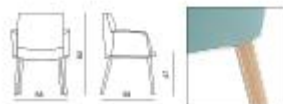

Telaio 4-gambe legno acero
Maple wood 4-legs frame