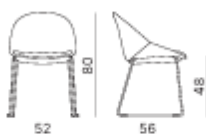

Telaio slitta in acciaio
Steel sled frame