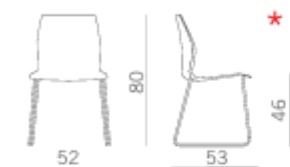

Telaio slitta
Versioni: AV AB AN ACC
Sled frame
Versions: AV AB AN ACC