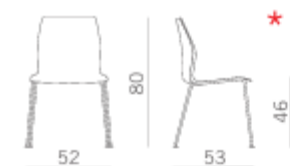

Polipropilene monocolore
Retroschienale lucido
One colour polypropylene
Glossy backshell

Polipropilene bicolore
Retroschienale lucido
Bicolor polypropylene
Glossy backshell

....S
Monocolore/bicolore
con sedile imbottito
One or two colours
with padded seat

.....SS
Polipropilene monocolore con
parte anteriore sedile e schienale
rivestiti
One colour polypropylene shell
with seat-back padded in the
front

.....SL
Polipropilene monocolore con
parte anteriore sedile e schienale
rivestiti con cuciture lineari
One colour polypropylene shell
with seat-back padded in the
front with linear stitching